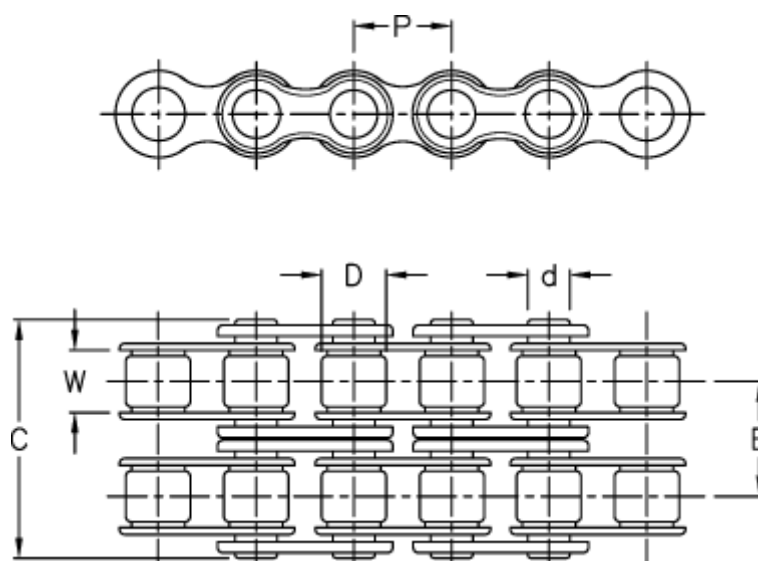

# Data Sheet

Article number: 6100122030

Description: KLEEchain stainless steel - 3/8x7/32" - Duplex 06-B2  
Open roller chain in meters

## Measures

Breaking power = 18700N

C = 23,40

Chain size = 3/8 x 7/32"

d = 3,28

D = 6,35

Description = 06 B-2

E = 10,24

P = 9,525

W = 5,72